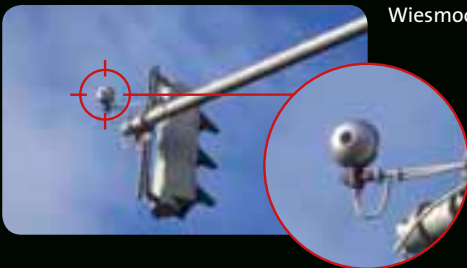

London - UNITED KINGDOM