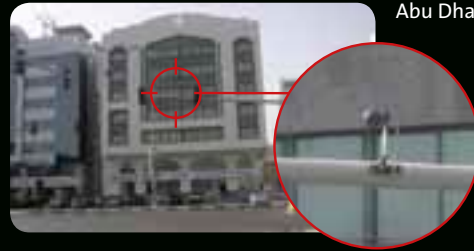

Dijon - FRANCE

Abu Dhabi - U.A.E.