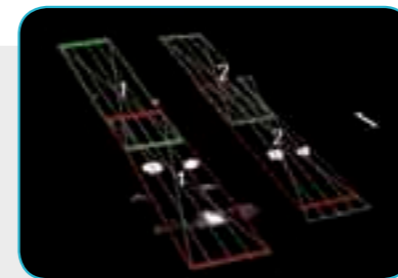

INSTALLATION

- Above-ground installation
- Integration of CMOS camera & video detection
- Compact & easy to handle
- Quick & easy installation
- Flexible mounting bracket (full degree of rotation)
- Overhead & side-fire position
- 1 single cable between sensor & interface board for power and communication

Viewing areas - 2 versions

CONFIGURATION

- Easy setup via portable PC
- User-friendly setup software
- 8 detection zones (virtual loops)
- 4 detection outputs
- Logical functions (AND/OR)
- Direction sensitive detection zones
- Distinct presence detection over different lanes
- Direct visual verification of detection performance
- Offline configuration on PC

- Around-the-clock detection of stationary and moving vehicles
- Stop bar & advance detection
- Field proven traffic algorithms
- Detection during daytime (on vehicles) & detection at night (on vehicle headlights)
- Advanced filtering (shadows, headlight reflections, unstable camera)
- Fail-safe status

Night

DETECTION

OPERATION

- 24/7 operation
- All weather performance, day & night
- Lifetime expectancy of more than 10 years
- Storage of configurations on PC
- Recording & playback function
- Low maintenance cost

3 DIN-RAIL MOUNTABLE INTERFACE MODULES

- TI 9 WIRES

- 1 TrafiCam
- RS485 connection

- 1TI

- 1 TrafiCam
- USB connection

- 4TI

- 1-4 TrafiCam sensors
- USB connection

OPTIONAL

TrafiCam wireless / solar energy