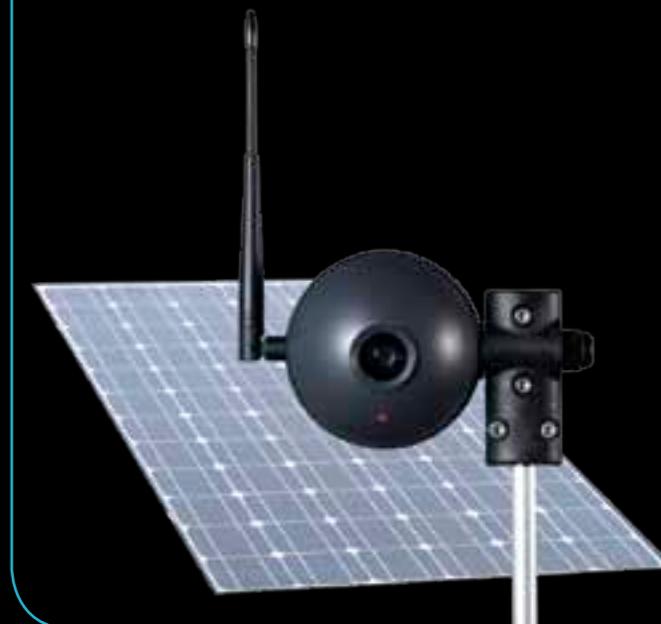

OPTIONAL

TrafiCam wireless / solar energy